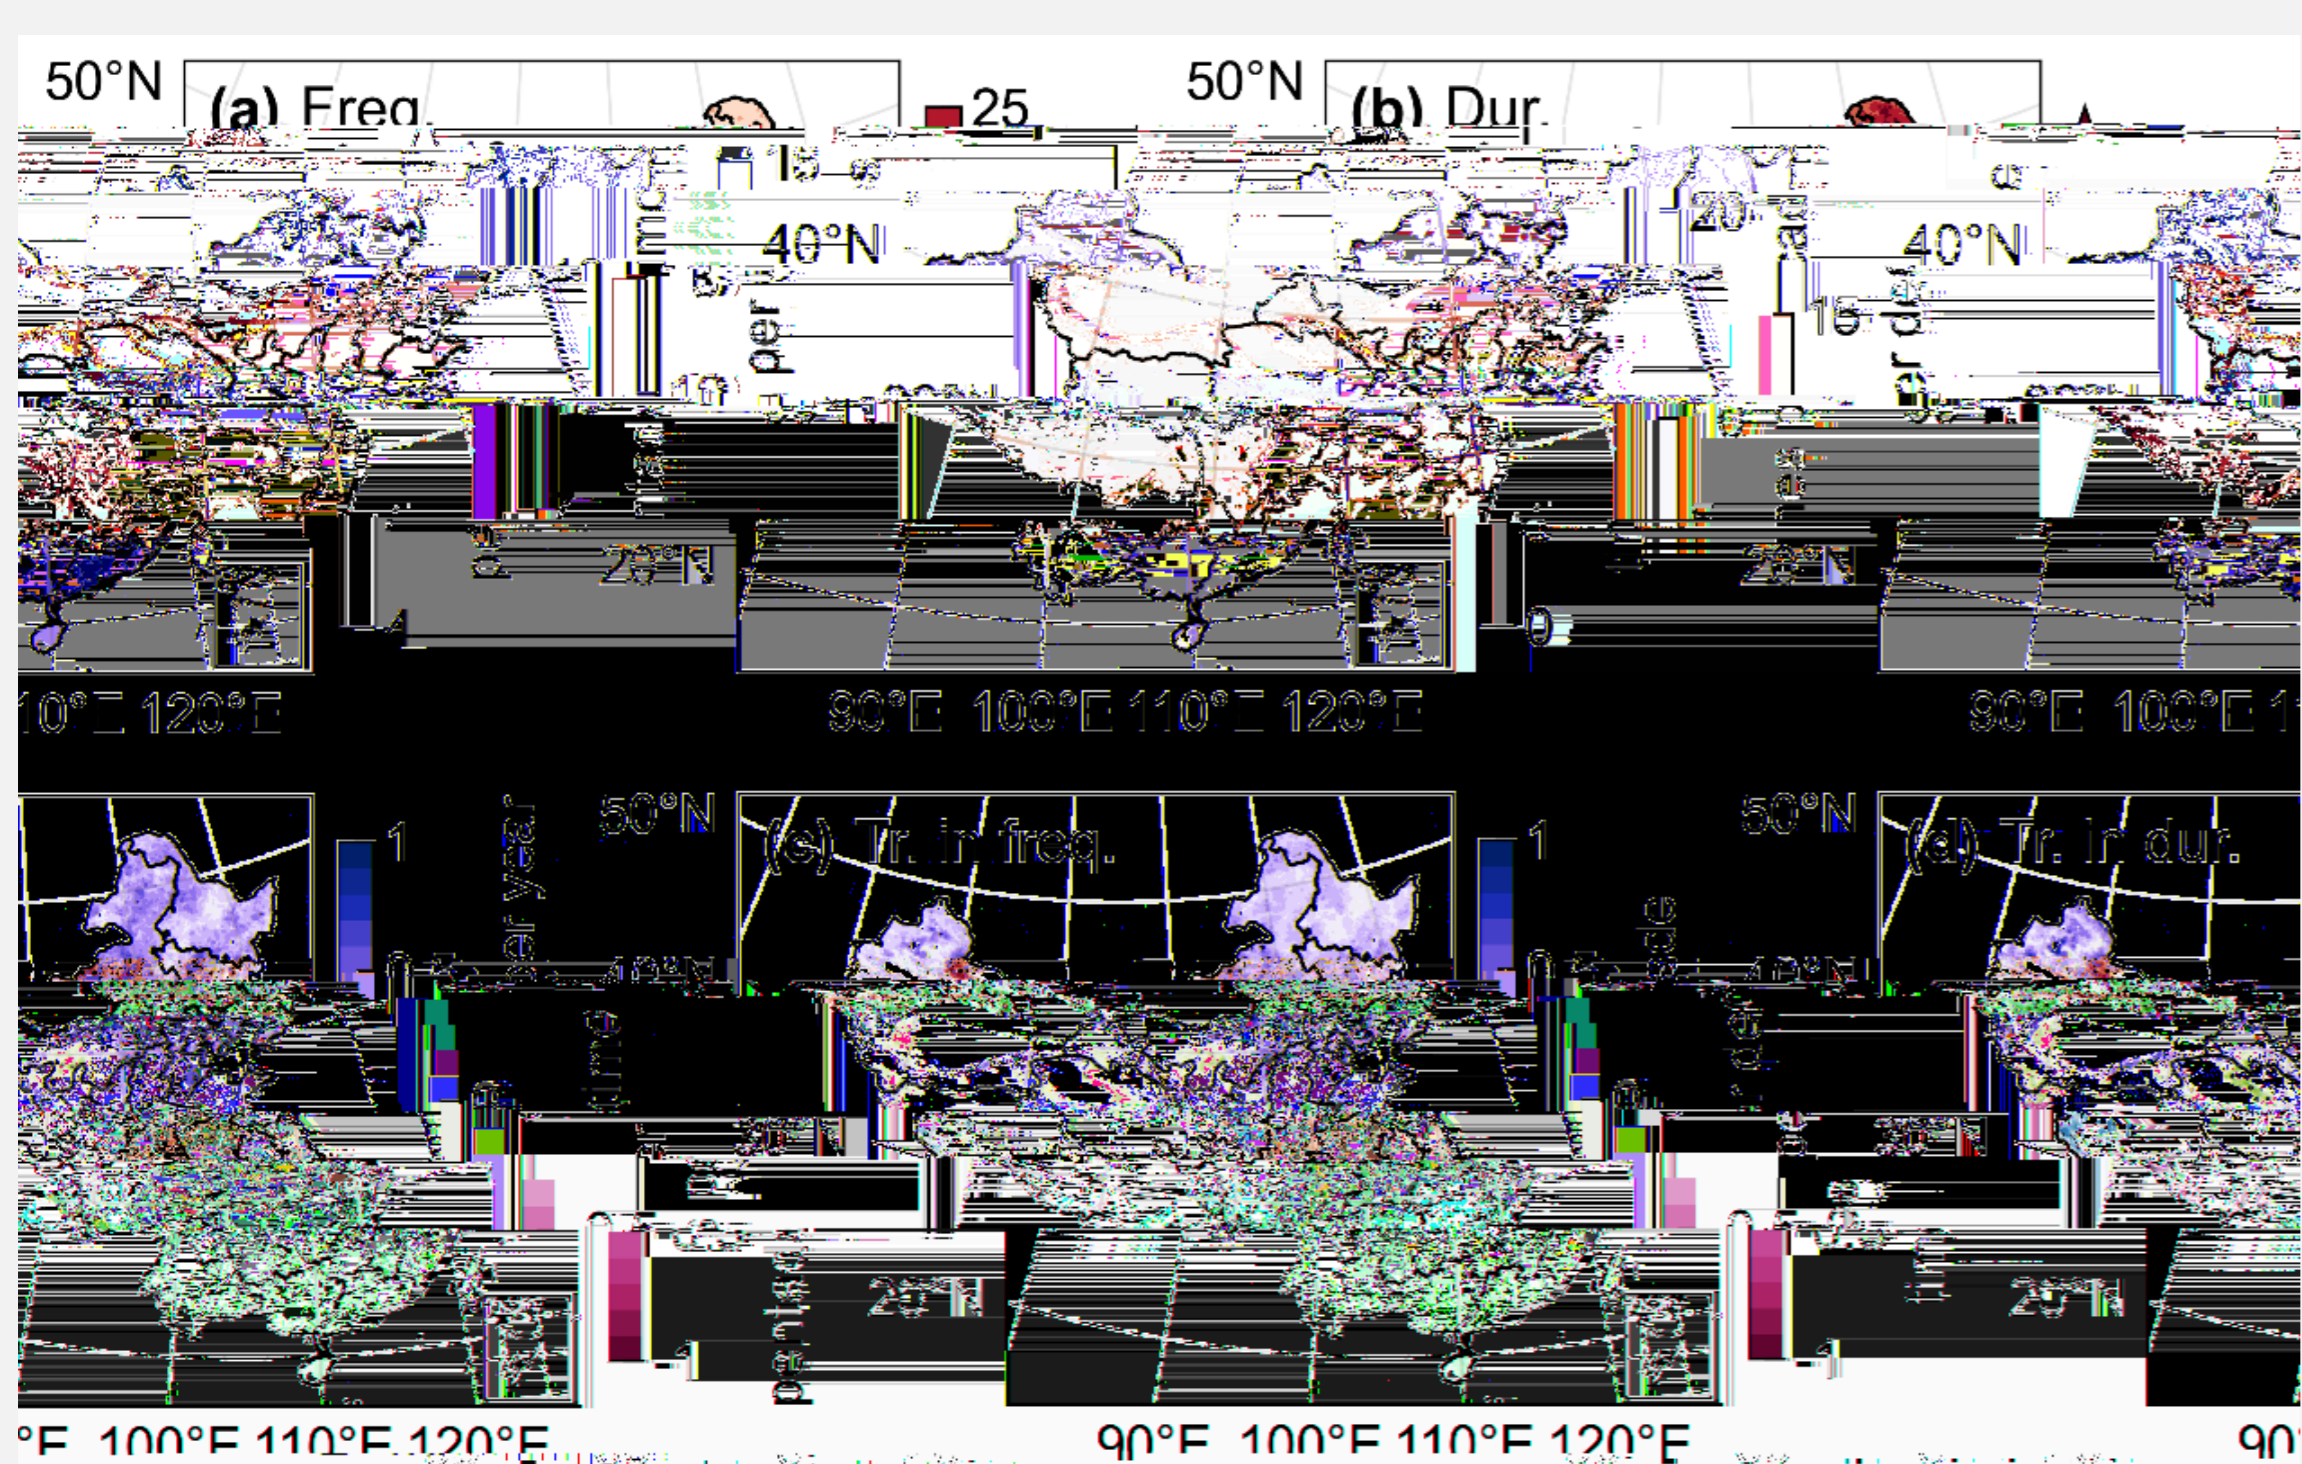

## Temporal characteristics of flash droughts

Fig. 1

Fig. 4

p

## Spatial characteristics of flash droughts

Fig. 2

p

Fig. 5

## Temporal characteristics of flash droughts