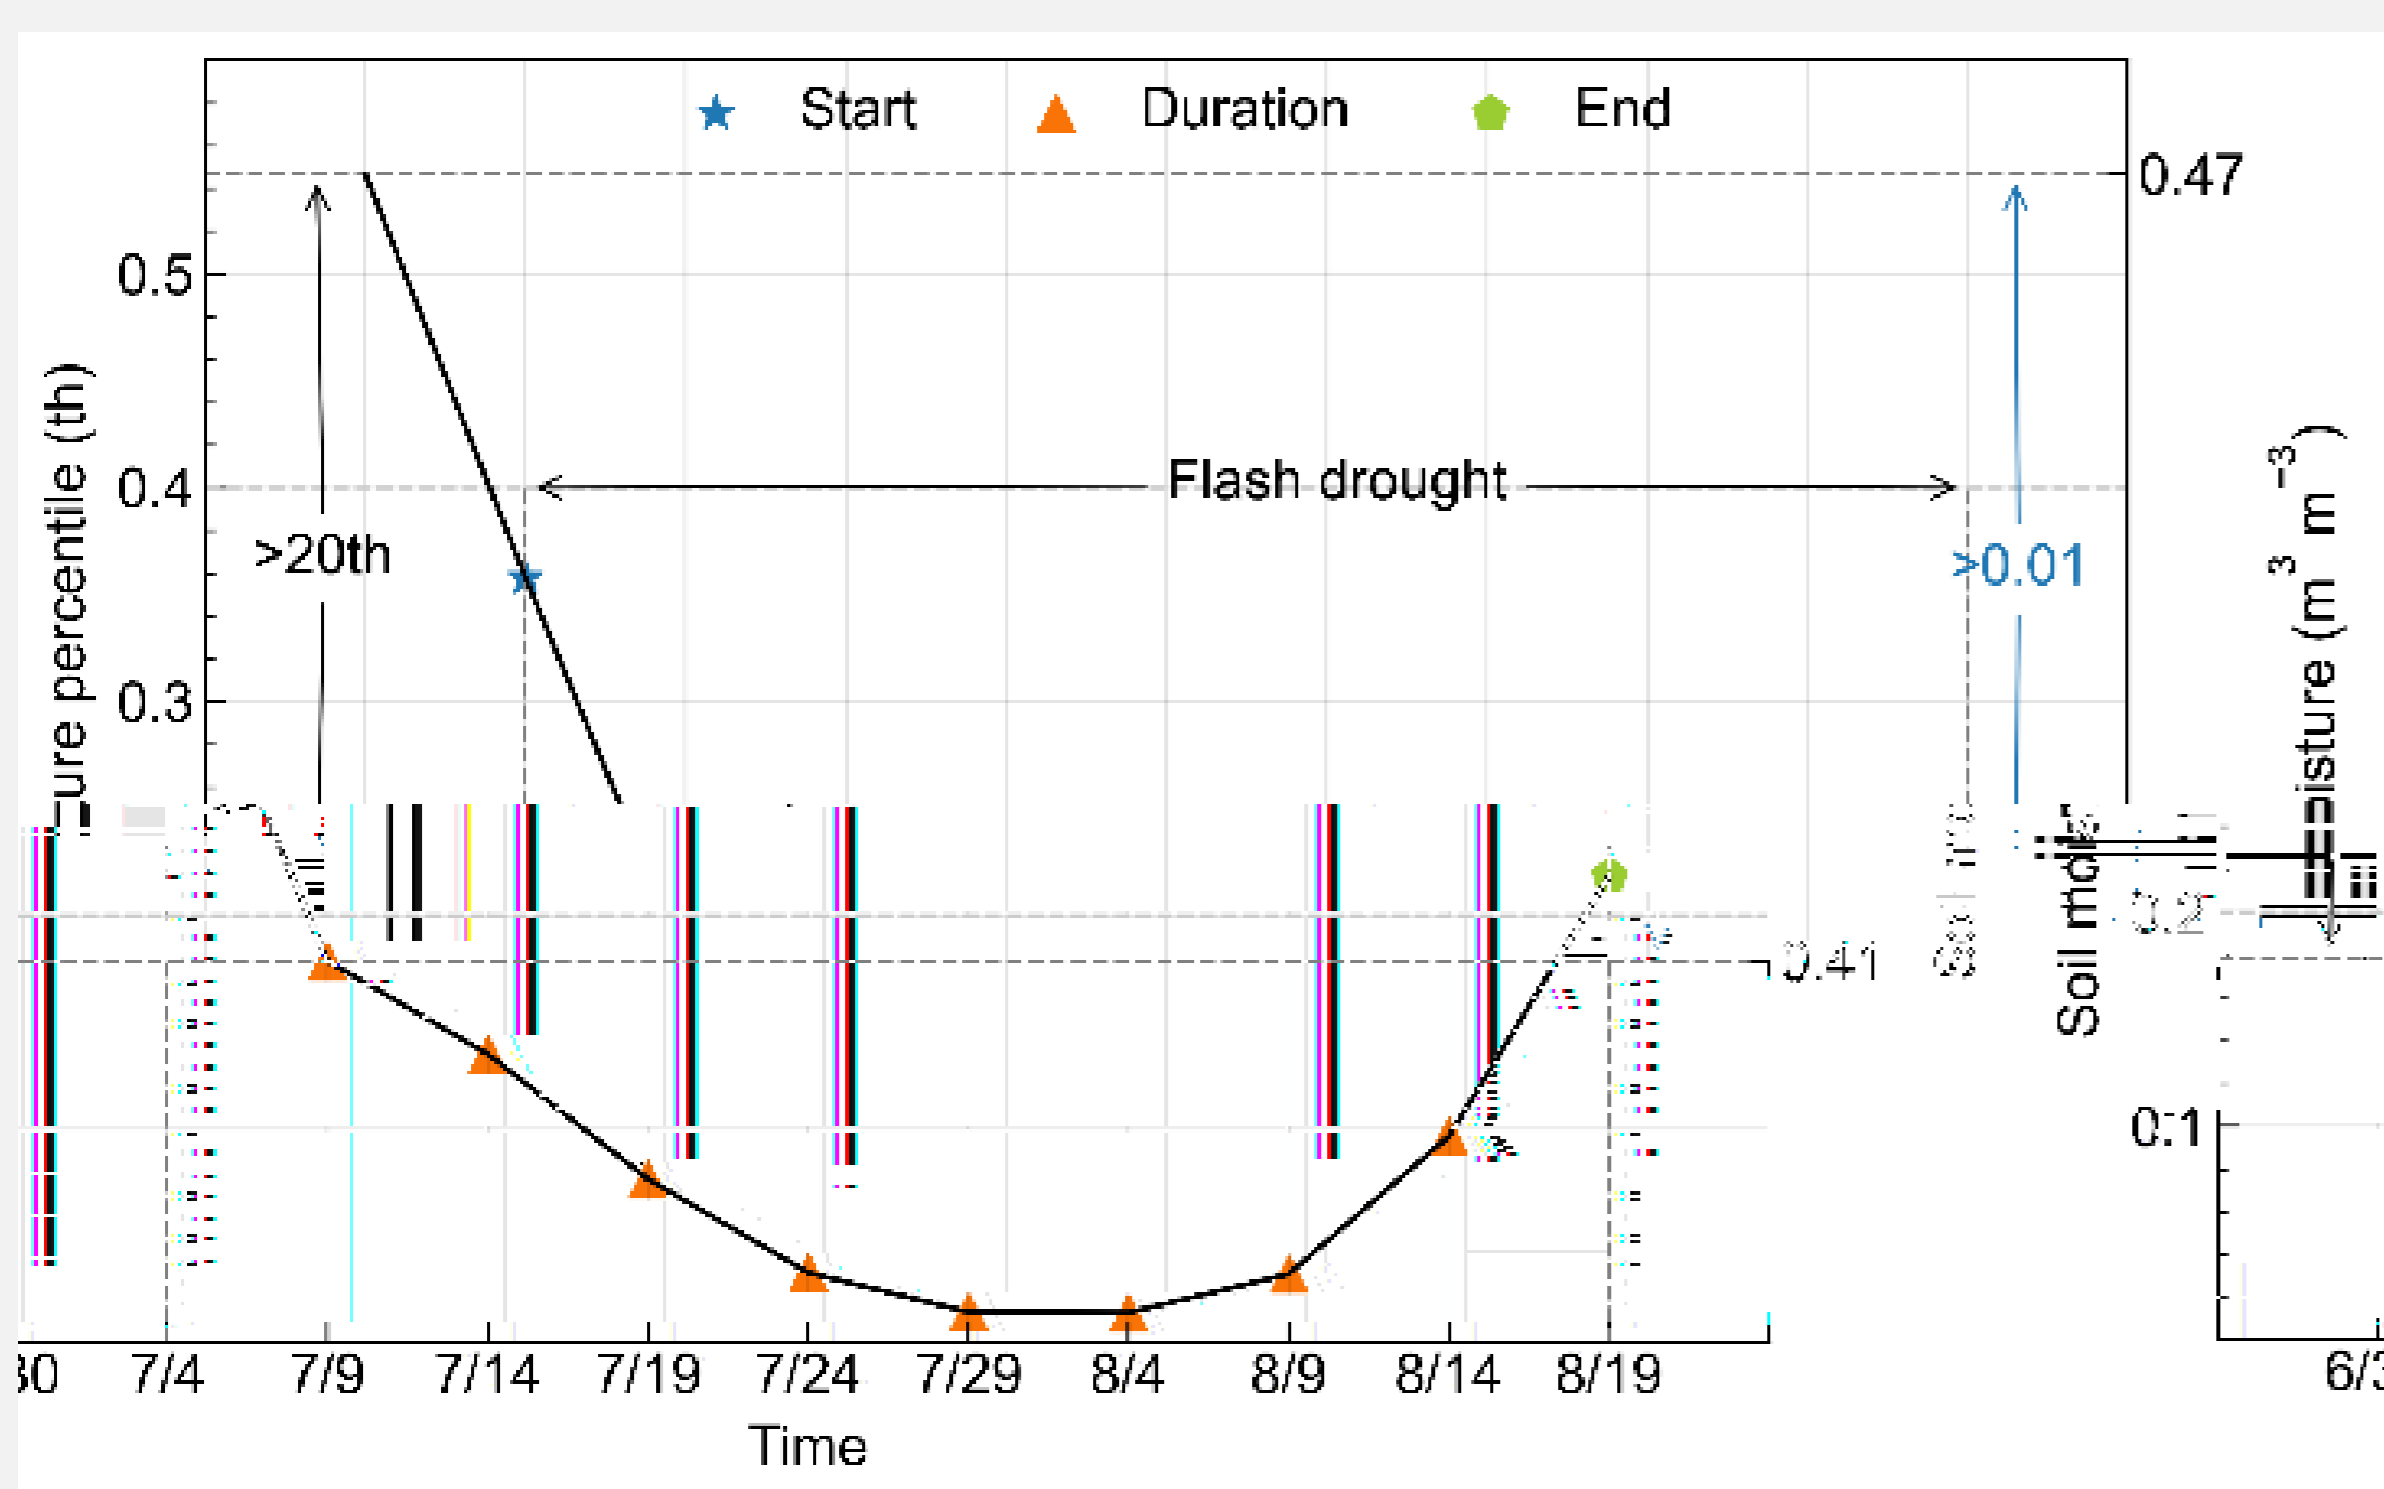

## What is the flash drought?

## Temporal characteristics of flash droughts

Fig. 1

Fig. 4

p

## Spatial characteristics of flash droughts

Fig. 2

p

Fig. 5

## Temporal characteristics of flash droughts